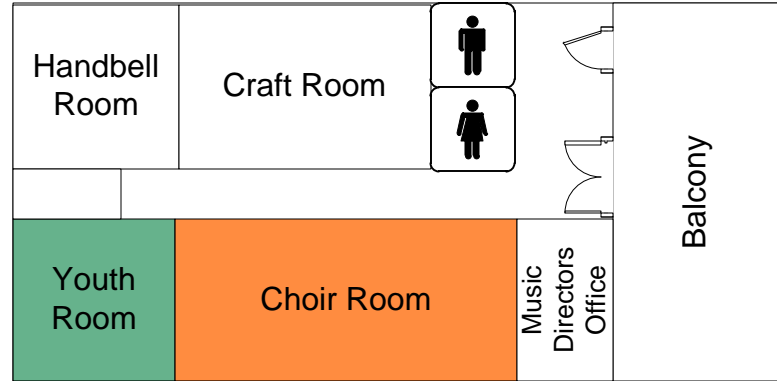

20th Street

2nd Floor

1st Floor

7th Ave

6th Ave

19th Street